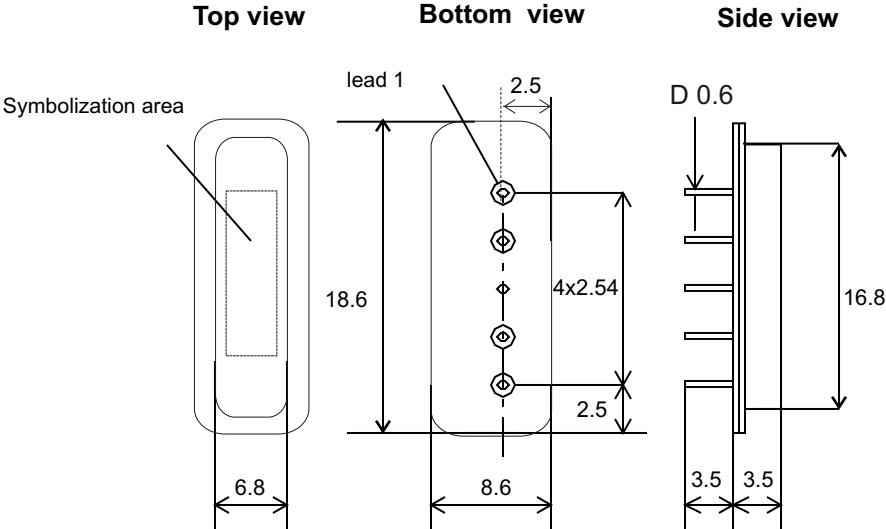

SIP6M

Dimensions in mm
Mass 0.8 g

| |
|--|
| |
| |

| |
|-------|
| SIP6M |
| |