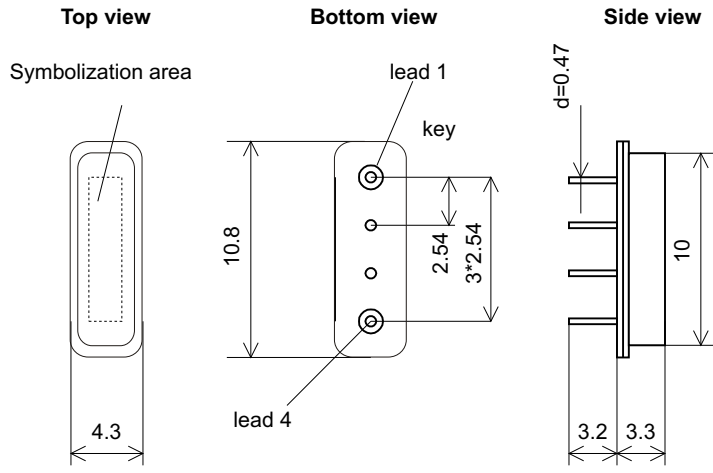

SIP4M

Dimensions in mm
Mass 0.8 g